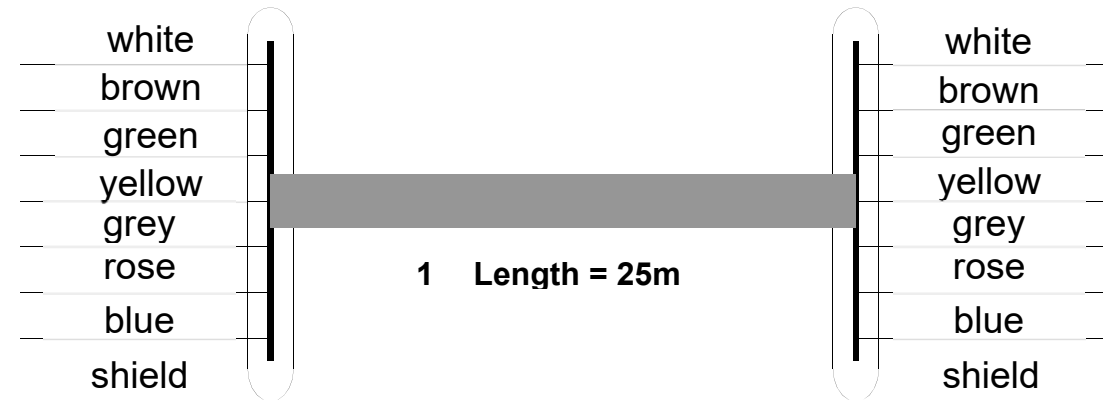

dametric 

K-F2T

VAL0122859 / SKC8575575

CABLE TDC

FOR THE RMS SYSTEM
DESCRIPTION

1 SPARE PART LIST

Article no. K-F2T / VAL0122859 / SKC8575575
 7-lead cable LIYCY 7*0.75

2 CONNECTION DIAGRAM