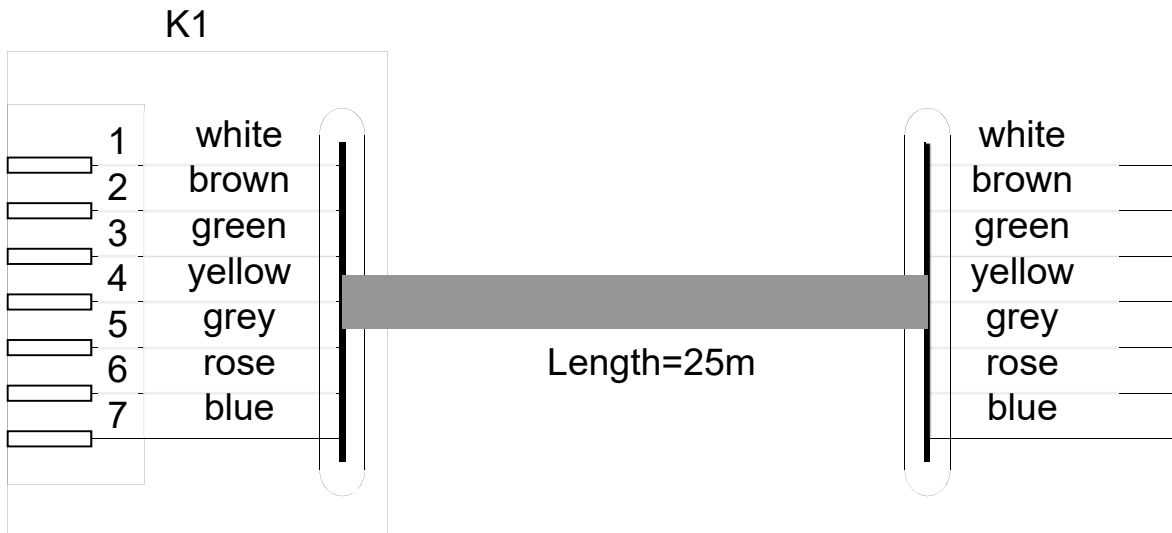

dametric 

K-DDS25

VAL0122858 / SKC9315758

STATIONARY CABLE

TO RMS-DD
USERS MANUAL

1 TECHNICAL SPECIFICATION

Connector: 7-pole, 16-KA7F
 Cable: 7 leads, 1.5 mm²
 Length: 25 m

2 CONNECTION DIAGRAM